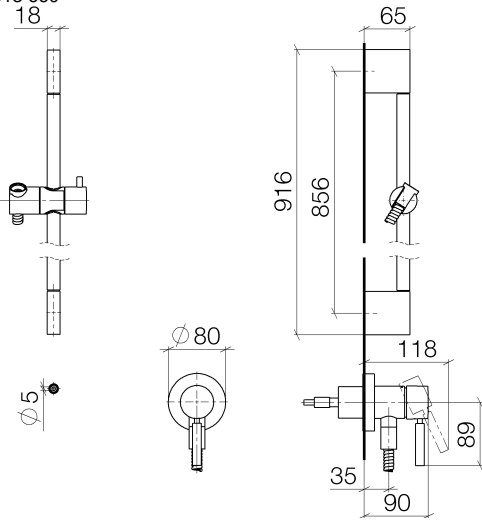

Concealed single-lever mixer with integrated shower connection with shower set without hand shower - Champagne (22kt Gold)

TARA

36 013 660

Fits: TARA, META

- cover plate Ø 78 mm
- metal shower hose 1750mm with integrated anti-twist protection
- slide bar

This article does not include a hand shower!

Intrinsic protection against back flow.

Article cannot be extended, please check the depth of the installation location!

	Champagne (22kt Gold)	36 013 660-47
	Chrome	36 013 660-00
	Brushed Platinum	36 013 660-06
	Platinum	36 013 660-08
	Dark Chrome	36 013 660-19
	Brushed Light Gold	36 013 660-27
	Brushed Durabronze (23kt Gold)	36 013 660-28
	Matte Black	36 013 660-33
	Brushed Champagne (22kt Gold)	36 013 660-46
	Brushed Chrome	36 013 660-93
	Brushed Dark Platinum	36 013 660-99

Concealed single-lever mixer with integrated shower connection with shower set without hand shower - Champagne (22kt Gold)

TARA

36 013 660

Concealed single-lever mixer with integrated shower connection with shower set without hand shower - Champagne (22kt Gold)

TARA

36 013 660

Parts for other finishes can be found here: [Chrome](#)

Spare parts list

No.	Item Number	Name	Quantity used	Delivery time
1	05 17 20 726 02 90	fixing set	1	2
2	09 31 11 049 90	pin	2	2
3	04 31 11 113 00 90	pin	2	2
4	08 17 97 054-47	holder	2	30
5	90 28 22 597 00-47	holder	1	30
6	28 322 970-47	Metal shower hose 1/2" x 3/8" x 1750 mm - Champagne (22kt Gold)	1	30
7	12 580 970-47	Slide unit - Champagne (22kt Gold)	1	30
8	90 14 20 026 00 90	seal	1	2
9	36 045 660-47	Concealed single-lever mixer with cover plate with integrated shower connection - Champagne (22kt Gold)	1	30